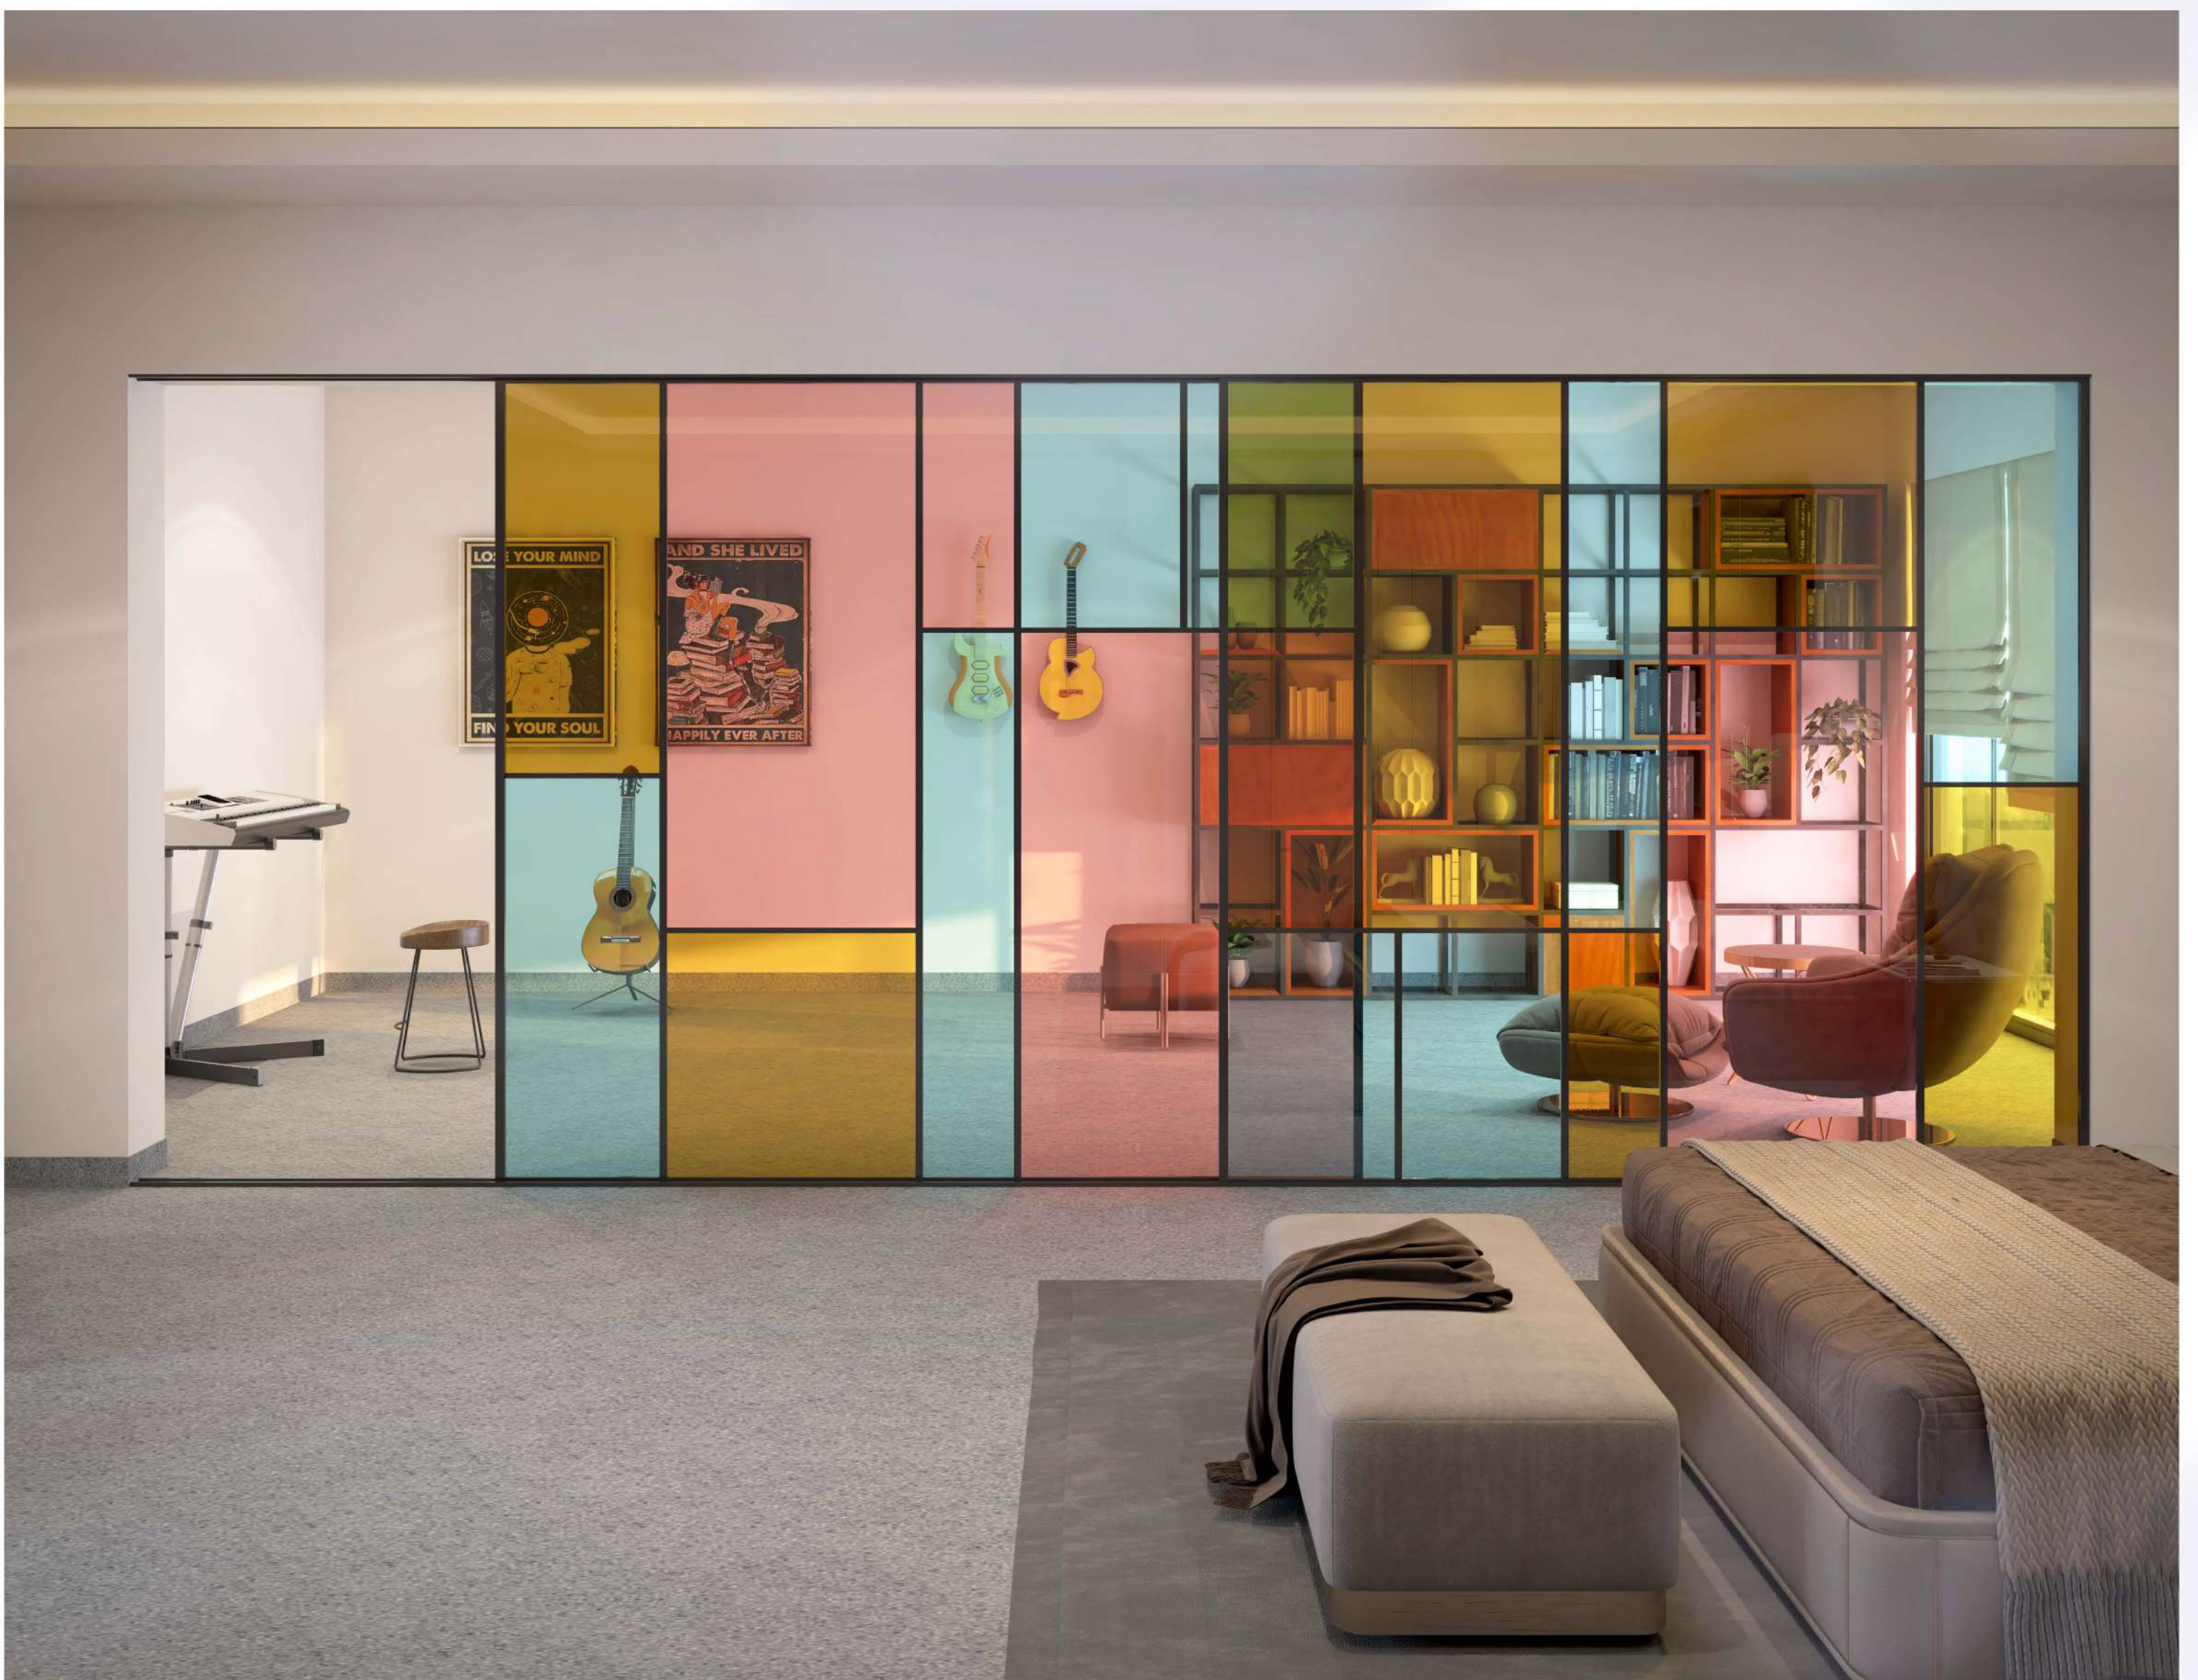

With a nod to the brutalist aesthetic, every element is stripped down to its essence, embracing the utilitarian feel with gusto. While modern materials like steel and wood support the theme, glass effortlessly separates the spaces while maintaining an undeniable sense of freedom.

Enrich a space with the luxurious cadence of light poetry, every space a stanza on its own, yet a part of the whole.

TINTE | CNA72